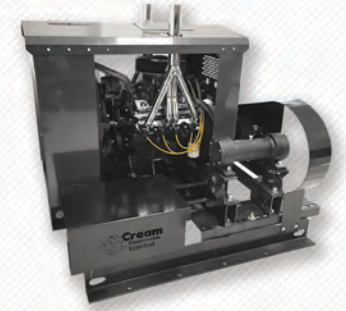

A DIVISION OF CREAM COMPRESSION LTD

PHONE: 780-542-2250

5602 58TH AVE, DRAYTON VALLEY, AB T7A 0B1